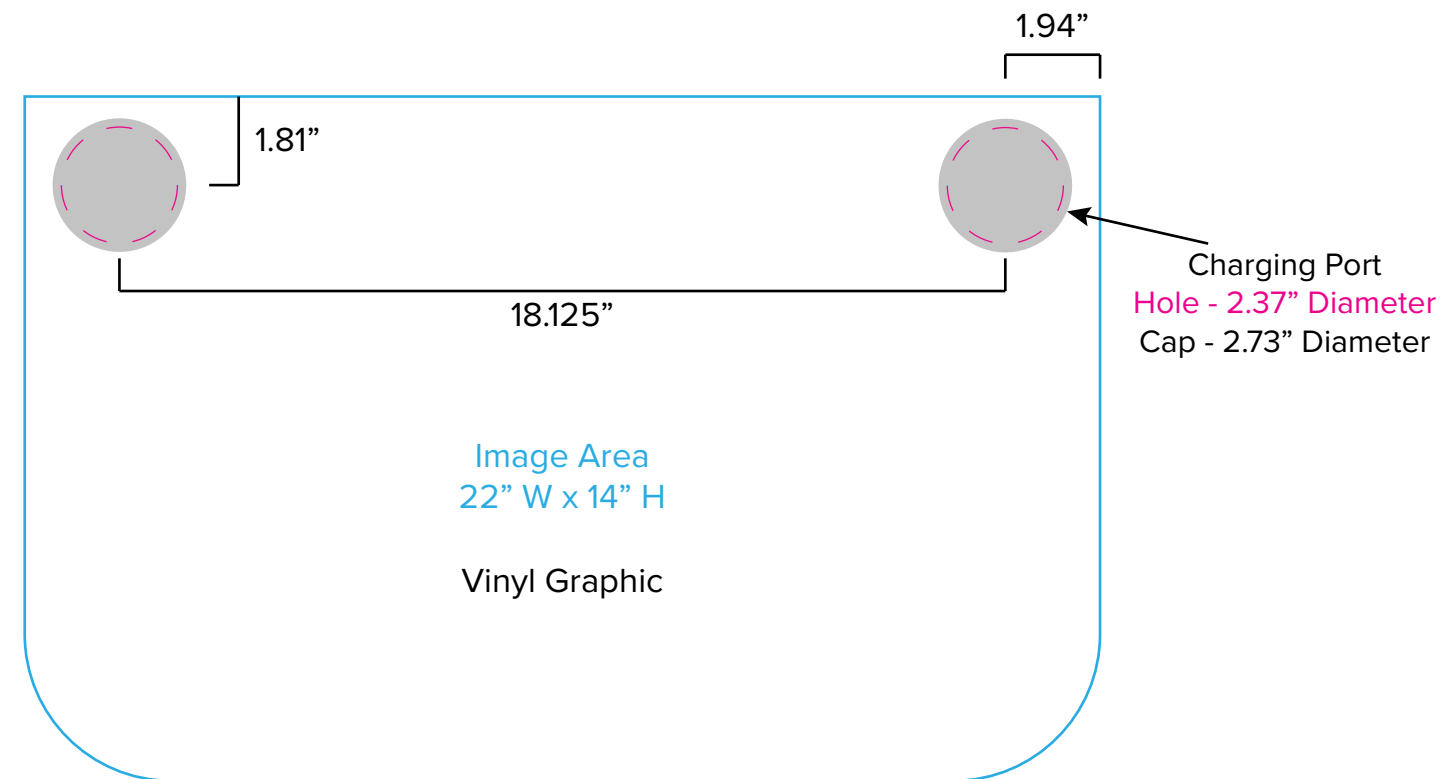

Graphic Template
10 x 10 Inline Exhibit
Backwall with Flat Arched Panels - SEG Graphics

NOTE: All Raster Art (jpg, tiff, psd, png, etc.) must be at least 100 dpi at print size.

Standard kits are often customized. Please check with Customer Service to ensure that this template matches your specific job.

Graphic Template
Backwall Workstation Countertop – Vinyl Graphics
Graphics **NOT** included in base price. Please request pricing.

NOTE: All Raster Art (jpg, tiff,psd, png, etc.) must be at least 100 dpi at print size.
Standard kits are often customized. Please check with Customer Service to ensure that this template matches your specific job.