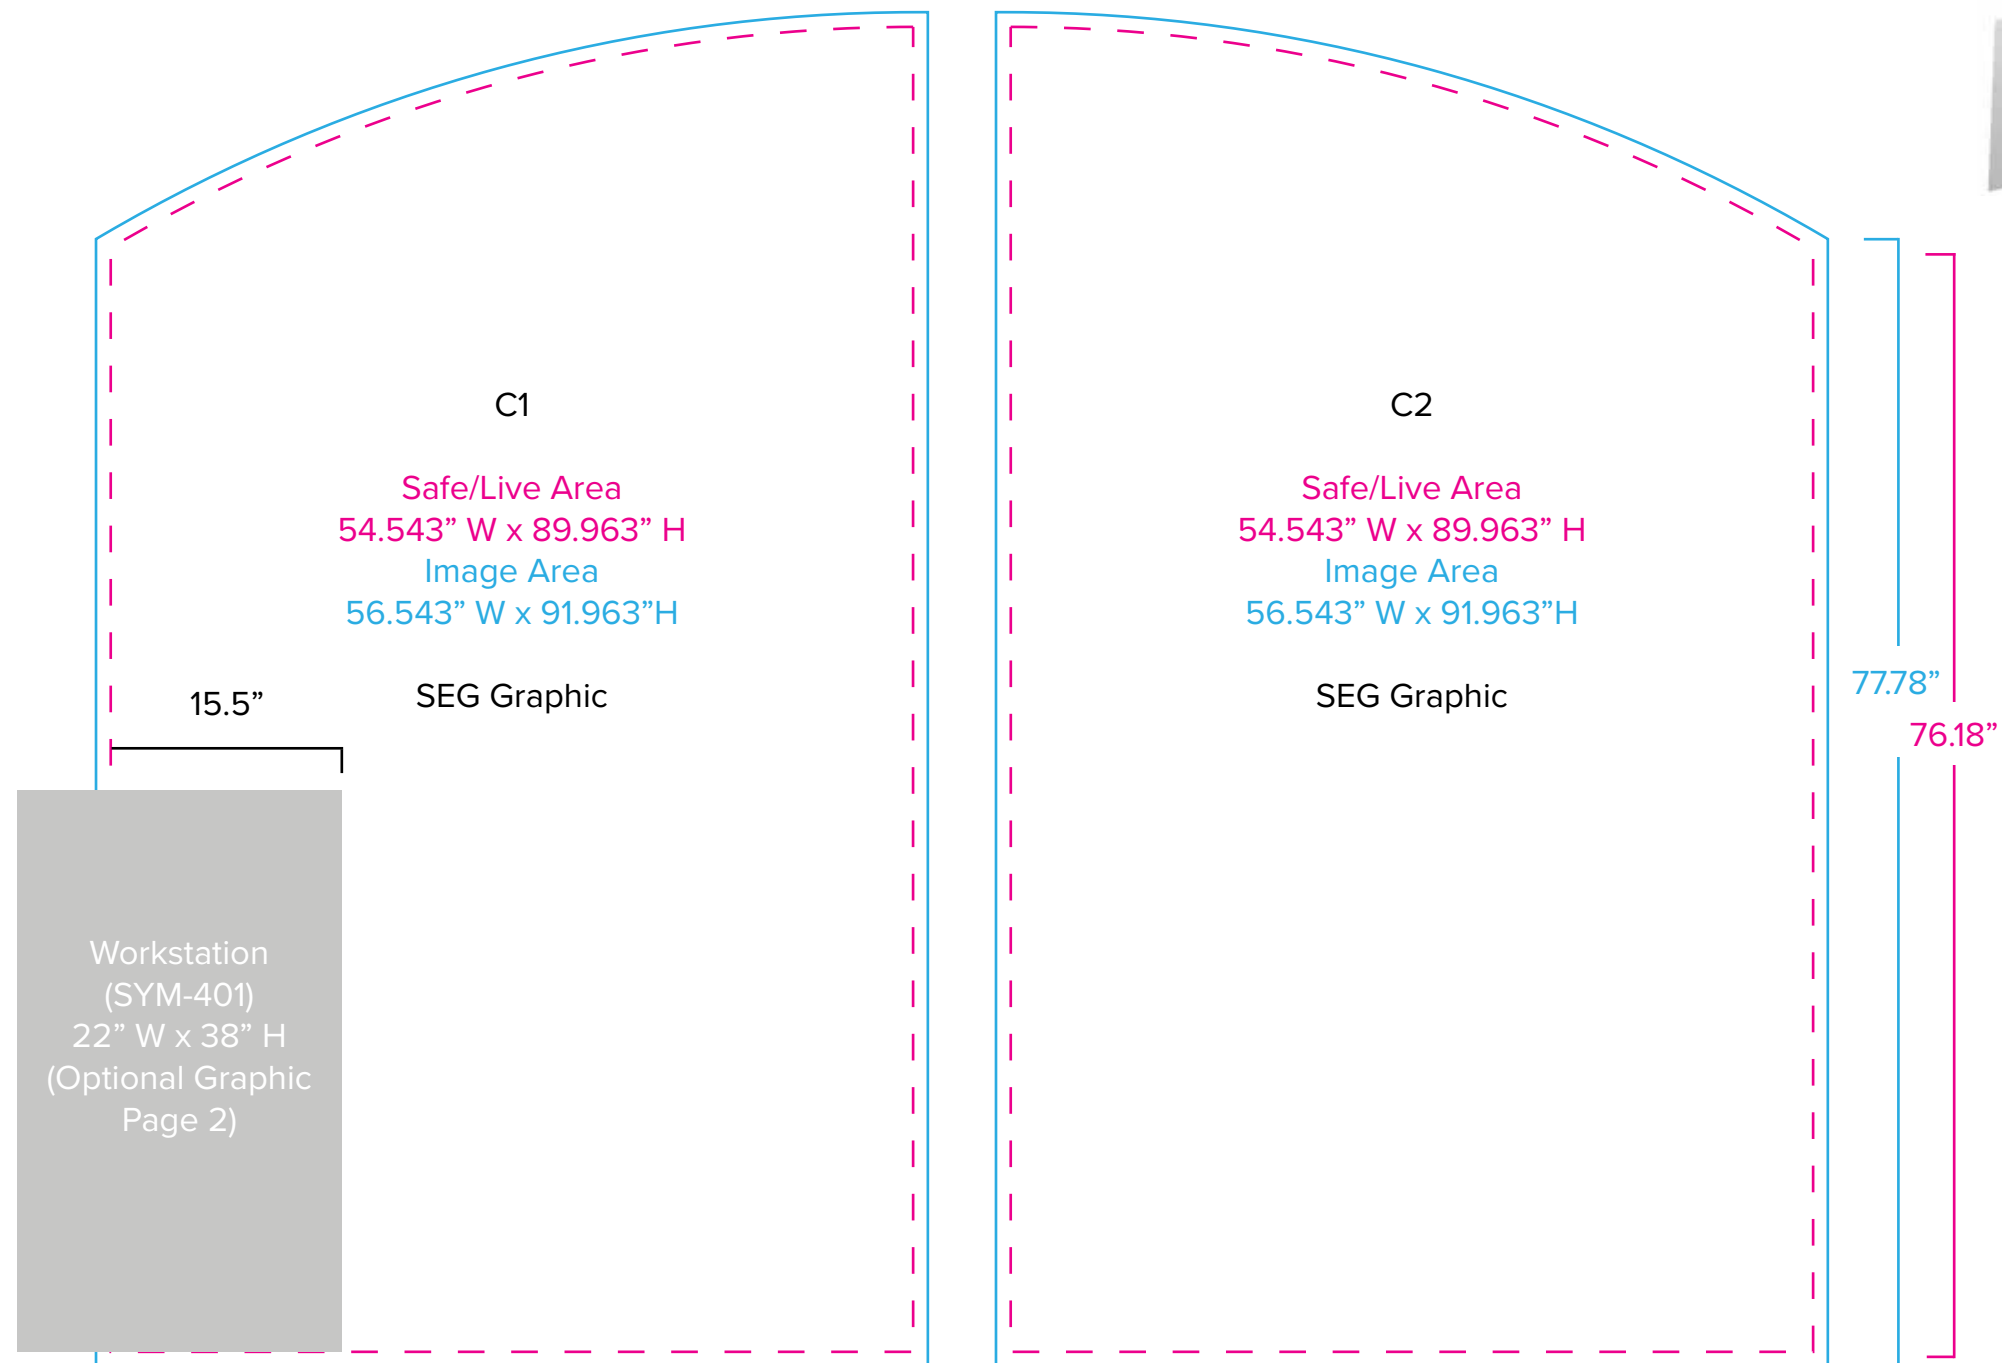

Graphic Template
10 x 10 Inline Exhibit
Backwall with Flat Arched Panels - SEG Graphics

NOTE: All Raster Art (jpg, tiff, psd, png, etc.) must be at least 100 dpi at print size.

Standard kits are often customized. Please check with Customer Service to ensure that this template matches your specific job.

Graphic Template
Backwall Workstation Countertop – Vinyl Graphics
Graphics **NOT** included in base price. Please request pricing.

NOTE: All Raster Art (jpg, tiff,psd, png, etc.) must be at least 100 dpi at print size.
Standard kits are often customized. Please check with Customer Service to ensure that this template matches your specific job.